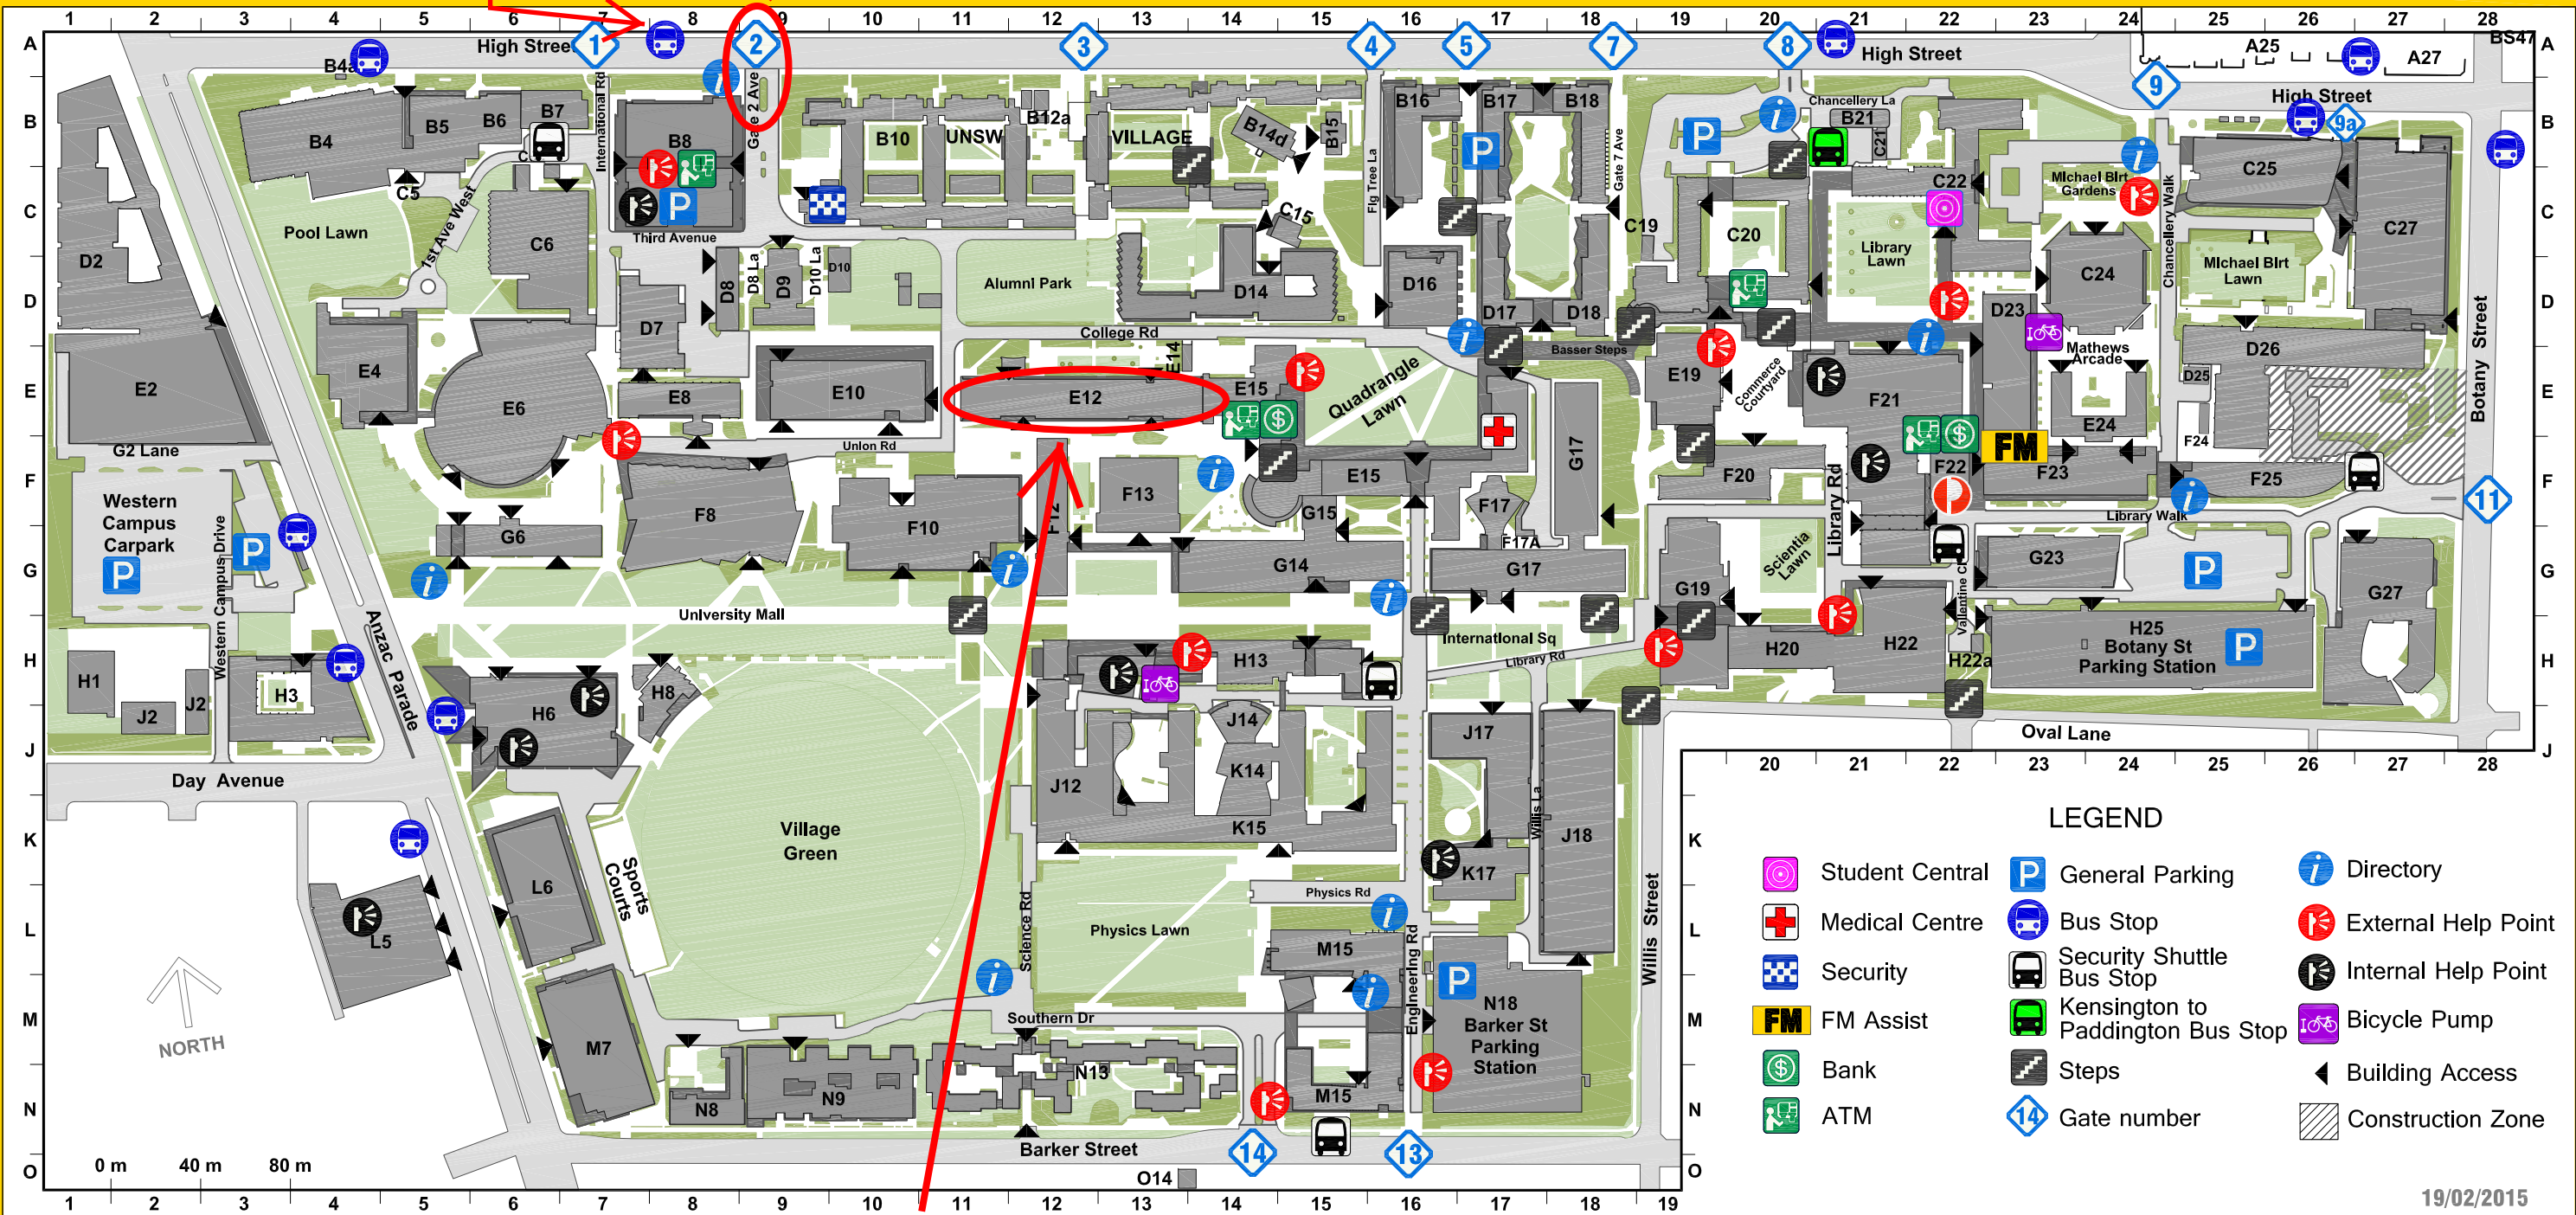

Bus stand for Coogee (370, M50)

Nearest gate for taxi dropoff

Kensington Campus

LEGEND

	Student Central		General Parking		Directory
	Medical Centre		Bus Stop		External Help Point
	Security		Security Shuttle Bus Stop		Internal Help Point
	FM Assist		Kensington to Paddington Bus Stop		Bicycle Pump
	Bank		Steps		Building Access
	ATM		Gate number		Construction Zone